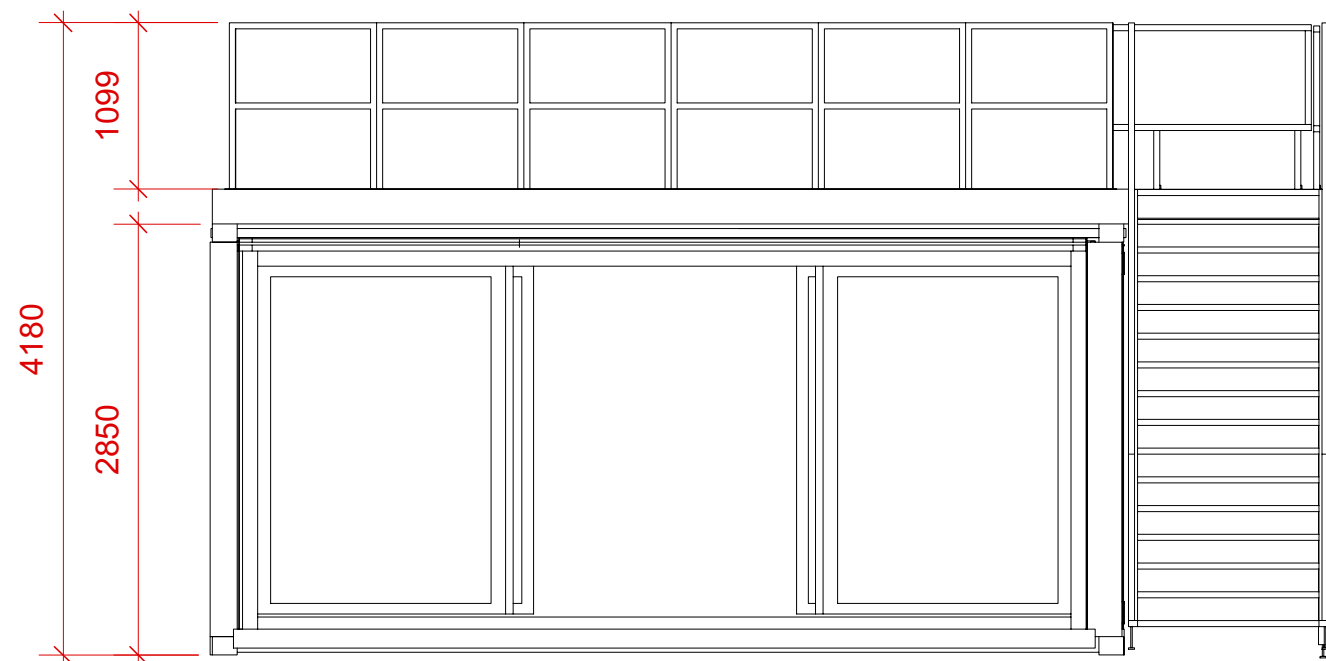

**TOPVIEW**

**FRONTVIEW**

**SIDEVIEW**

Title Model Antwerpen		 <b>COMMUNITIS</b> <small>MOBILE BRAND EXPRESSIONS</small>
Drawing Number	Drawn By TA	
CAD File Name		